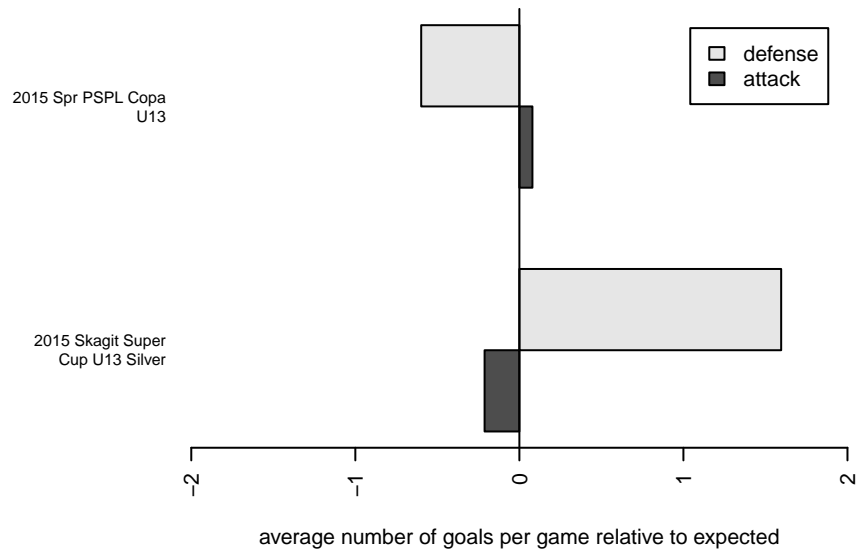

Shoreline SC Verrou G02

Shoreline, WA
 G02 total strength=375
 attack=0.19 defense=0.28
 spr league = Spr PSPL Copa U13

alt names used:
 SHORELINE SPORTSVERROU G03/02
 Shoreline Sports Club Verrou G03

Venues played:
 2015 Skagit Super Cup U13 Silver
 2015 Spr PSPL Copa U13

Shoreline SC Verrou G02
 Dots are actual minus expected GF (blue circles) and GA (red triangles).
 Blue line is smoothed change in attack strength. Red is smoothed change in defense strength.

**attack and defense variance (black dot)
relative to other teams
and top 10 in region**

**attack and defense rating
relative to others at age
and all opponents in last 13 months**

**attack and defense rating
relative to others at age
and all opponents in last 13 months**

Performance relative to 13 month average

Performance relative to 13 month average

Distribution of opponents
 Red = Lose zone, Blue = Win zone, Green = Even
 Black line separates win/lose zones

lot. A=Neither has attack advantage, B=Opponent has both attack and defense advantage, C=Opponent has both attack and defense disadvantage, D=Both have