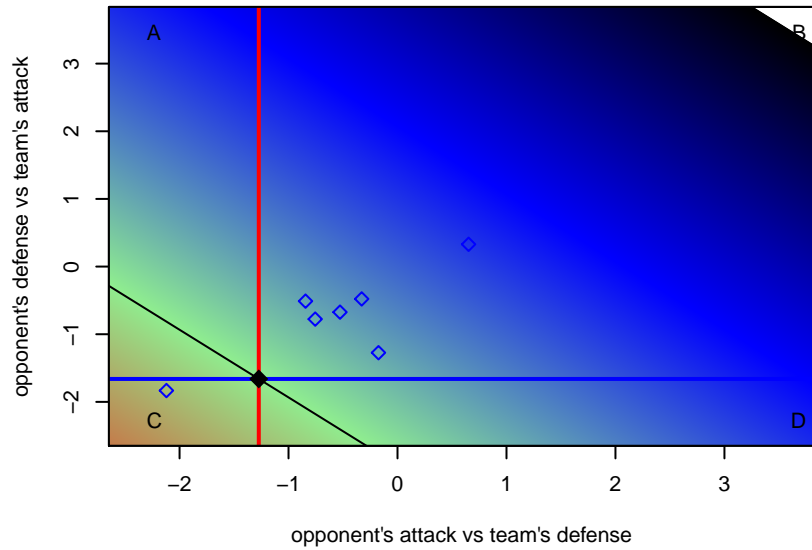

Shoreline SC Verrou G02
 Dots are actual minus expected GF (blue circles) and GA (red triangles).
 Blue line is smoothed change in attack strength. Red is smoothed change in defense strength.

**attack and defense variance (black dot)
relative to other teams
and top 10 in region**

**attack and defense rating
relative to others at age
and all opponents in last 13 months**

**attack and defense rating
relative to others at age
and all opponents in last 13 months**

Performance relative to 13 month average

Performance relative to 13 month average

Distribution of opponents
 Red = Lose zone, Blue = Win zone, Green = Even
 Black line separates win/lose zones

lot. A=Neither has attack advantage, B=Opponent has both attack and defense advantage, C=Opponent has both attack and defense disadvantage, D=Both have