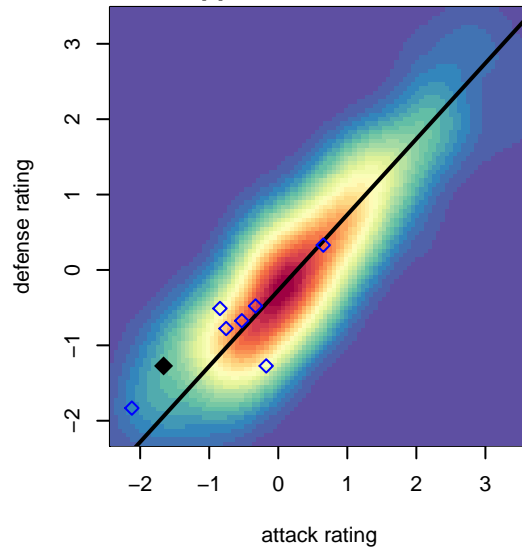

Shoreline SC Verrou G02

Shoreline, WA
 G02 total strength=375
 attack=0.19 defense=0.28
 spr league = Spr PSPL Copa U13

alt names used:
 SHORELINE SPORTSVERROU G03/02
 Shoreline Sports Club Verrou G03

Venues played:
 2015 Skagit Super Cup U13 Silver
 2015 Spr PSPL Copa U13

Shoreline SC Verrou G02
 Dots are actual minus expected GF (blue circles) and GA (red triangles).
 Blue line is smoothed change in attack strength. Red is smoothed change in defense strength.

**attack and defense variance (black dot)
relative to other teams
and top 10 in region**

**attack and defense rating
relative to others at age
and all opponents in last 13 months**

**attack and defense rating
relative to others at age
and all opponents in last 13 months**

Performance relative to 13 month average

Performance relative to 13 month average

Distribution of opponents
 Red = Lose zone, Blue = Win zone, Green = Even
 Black line separates win/lose zones

lot. A=Neither has attack advantage, B=Opponent has both attack and defense advantage, C=Opponent has both attack and defense disadvantage, D=Both have