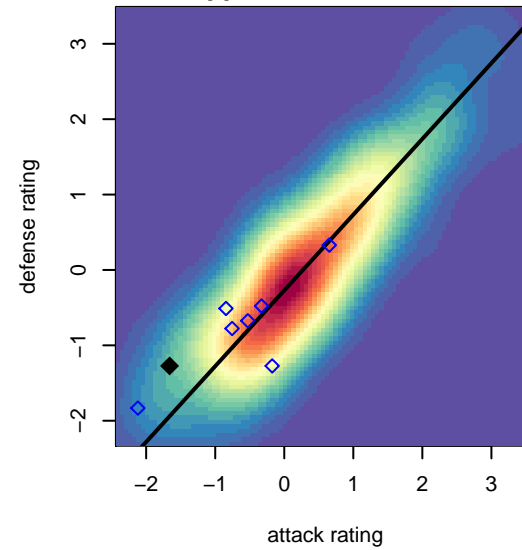

Shoreline SC Verrou G02

Shoreline, WA
 G02 total strength=375
 attack=0.19 defense=0.28
 spr league = Spr PSPL Copa U13

alt names used:
 SHORELINE SPORTSVERROU G03/02
 Shoreline Sports Club Verrou G03

Venues played:
 2015 Skagit Super Cup U13 Silver
 2015 Spr PSPL Copa U13

Shoreline SC Verrou G02
 Dots are actual minus expected GF (blue circles) and GA (red triangles).
 Blue line is smoothed change in attack strength. Red is smoothed change in defense strength.

**attack and defense variance (black dot)
relative to other teams
and top 10 in region**

**attack and defense rating
relative to others at age
and all opponents in last 13 months**

**attack and defense rating
relative to others at age
and all opponents in last 13 months**

Performance relative to 13 month average

Performance relative to 13 month average

Distribution of opponents
 Red = Lose zone, Blue = Win zone, Green = Even
 Black line separates win/lose zones

lot. A=Neither has attack advantage, B=Opponent has both attack and defense advantage, C=Opponent has both attack and defense disadvantage, D=Both have