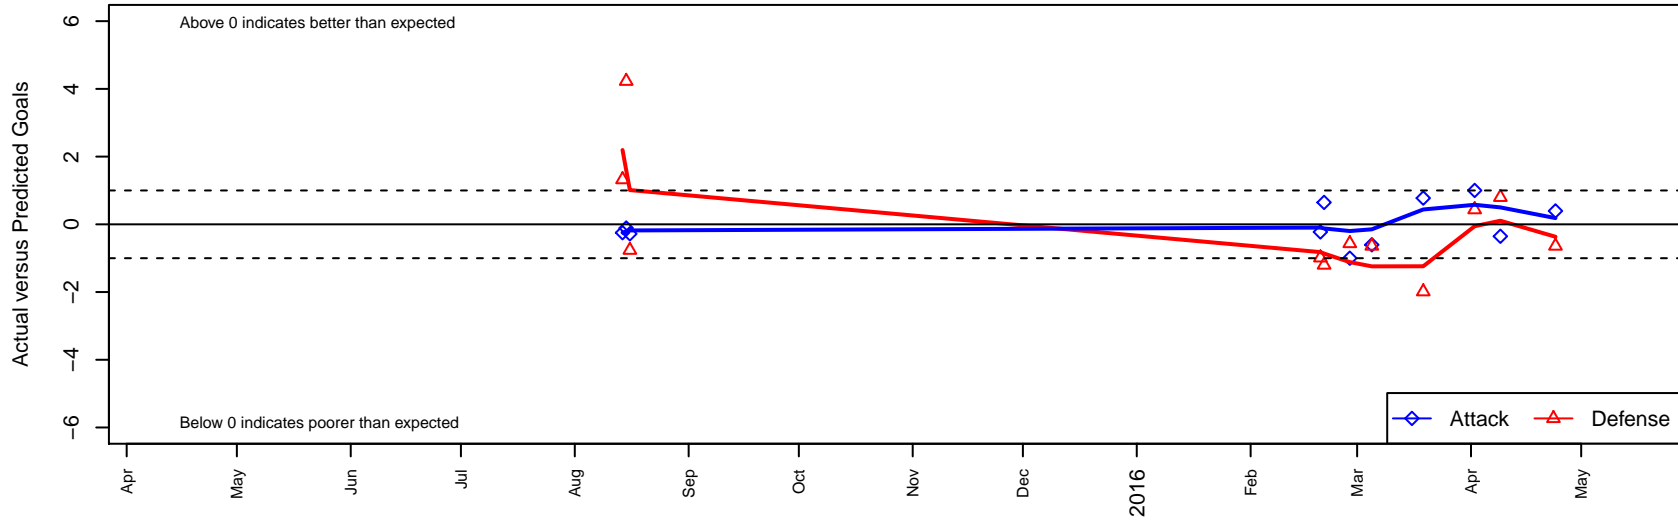

Shoreline SC Verrou G02

Shoreline, WA
 G02 total strength=375
 attack=0.19 defense=0.28
 spr league = Spr PSPL Copa U13

alt names used:
 SHORELINE SPORTSVERROU G03/02
 Shoreline Sports Club Verrou G03

Venues played:
 2015 Skagit Super Cup U13 Silver
 2015 Spr PSPL Copa U13

Shoreline SC Verrou G02
 Dots are actual minus expected GF (blue circles) and GA (red triangles).
 Blue line is smoothed change in attack strength. Red is smoothed change in defense strength.

**attack and defense variance (black dot)
relative to other teams
and top 10 in region**

**attack and defense rating
relative to others at age
and all opponents in last 13 months**

**attack and defense rating
relative to others at age
and all opponents in last 13 months**

Performance relative to 13 month average

Performance relative to 13 month average

Distribution of opponents
 Red = Lose zone, Blue = Win zone, Green = Even
 Black line separates win/lose zones

lot. A=Neither has attack advantage, B=Opponent has both attack and defense advantage, C=Opponent has both attack and defense disadvantage, D=Both have