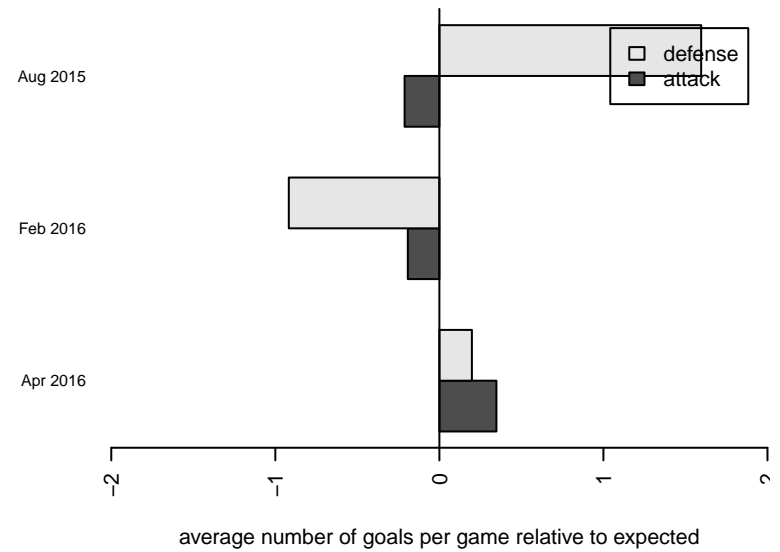

Shoreline SC Verrou G02
 Dots are actual minus expected GF (blue circles) and GA (red triangles).
 Blue line is smoothed change in attack strength. Red is smoothed change in defense strength.

**attack and defense variance (black dot)
relative to other teams
and top 10 in region**

**attack and defense rating
relative to others at age
and all opponents in last 13 months**

**attack and defense rating
relative to others at age
and all opponents in last 13 months**

Performance relative to 13 month average

Performance relative to 13 month average

Distribution of opponents
 Red = Lose zone, Blue = Win zone, Green = Even
 Black line separates win/lose zones

lot. A=Neither has attack advantage, B=Opponent has both attack and defense advantage, C=Opponent has both attack and defense disadvantage, D=Both have