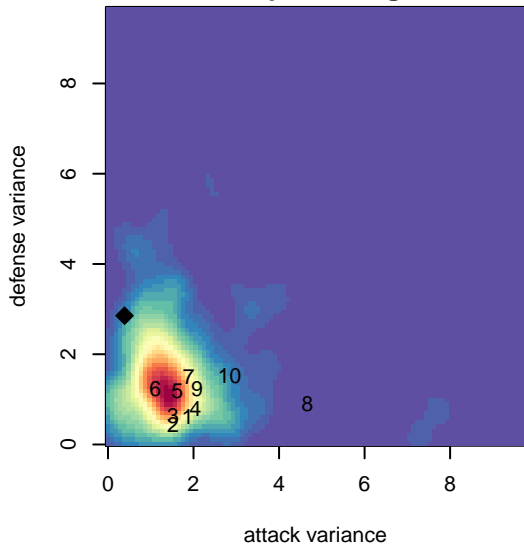

Shoreline SC Verrou G02

Shoreline, WA
 G02 total strength=375
 attack=0.19 defense=0.28
 spr league = Spr PSPL Copa U13

alt names used:
 SHORELINE SPORTSVERROU G03/02
 Shoreline Sports Club Verrou G03

Venues played:
 2015 Skagit Super Cup U13 Silver
 2015 Spr PSPL Copa U13

Shoreline SC Verrou G02
 Dots are actual minus expected GF (blue circles) and GA (red triangles).
 Blue line is smoothed change in attack strength. Red is smoothed change in defense strength.

**attack and defense variance (black dot)
relative to other teams
and top 10 in region**

Performance relative to 13 month average

Distribution of opponents
 Red = Lose zone, Blue = Win zone, Green = Even
 Black line separates win/lose zones

lot. A=Neither has attack advantage, B=Opponent has both attack and defense advantage, C=Opponent has both attack and defense disadvantage, D=Both have